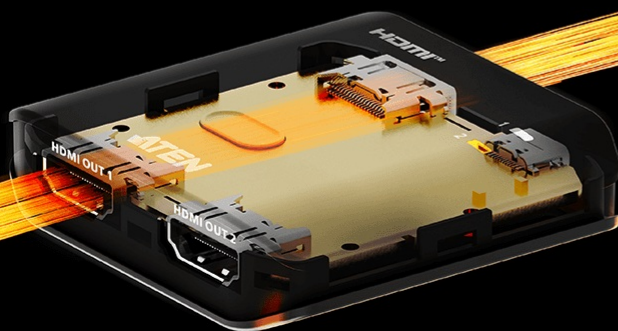

VS5812

2-Port 8K HDMI Splitter

essentials

2-Port 8K HDMI Splitter

8K

4K
120Hz

VS5812

Superior Video

3D | Deep Color |
HDR10+ | Dolby Vision®

Premium Audio

DTS-HD Master Audio™ | DTS:X®
Dolby® TrueHD | Dolby Atmos®

Input

HDMI x1

Output

HDMI x2

HDCP 2.2/2.3

VRR + ALLM

Ultra High Speed

48 Gbps Data Transfer

Accent Lig

8K + HDR

Vivid, lifelike Visuals
with Vibrant Color Depth

Up to 48 Gbps
Ultra High Speed Video Transmission

48 Gbps

1 input

EDID Sync™

Optimal video distribution

Plug-and-Play

2 outputs

Display

Monitor

Projector