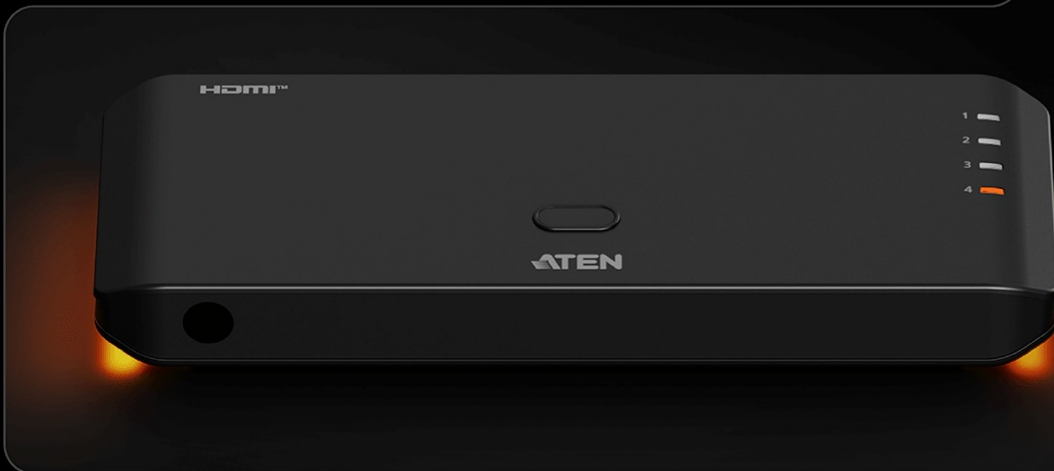

## VS4841

4-Port True 4K HDMI Switch

essentials

## Output

HDMI x1

HDCP 1.4/2.2

Accent Light

## Easy Control

Pushbutton |  
IR Remote Control

The ATEN VS4841 4-Port True 4K HDMI Switch is a compact, sleek, and portable device that allows you to switch between four different HDMI sources (such as a laptop, desktop PC, PlayStation 5, or Xbox) to a single monitor or TV. It features a one-button control and supports 4K resolution, making it an ideal solution for gamers and professionals alike.