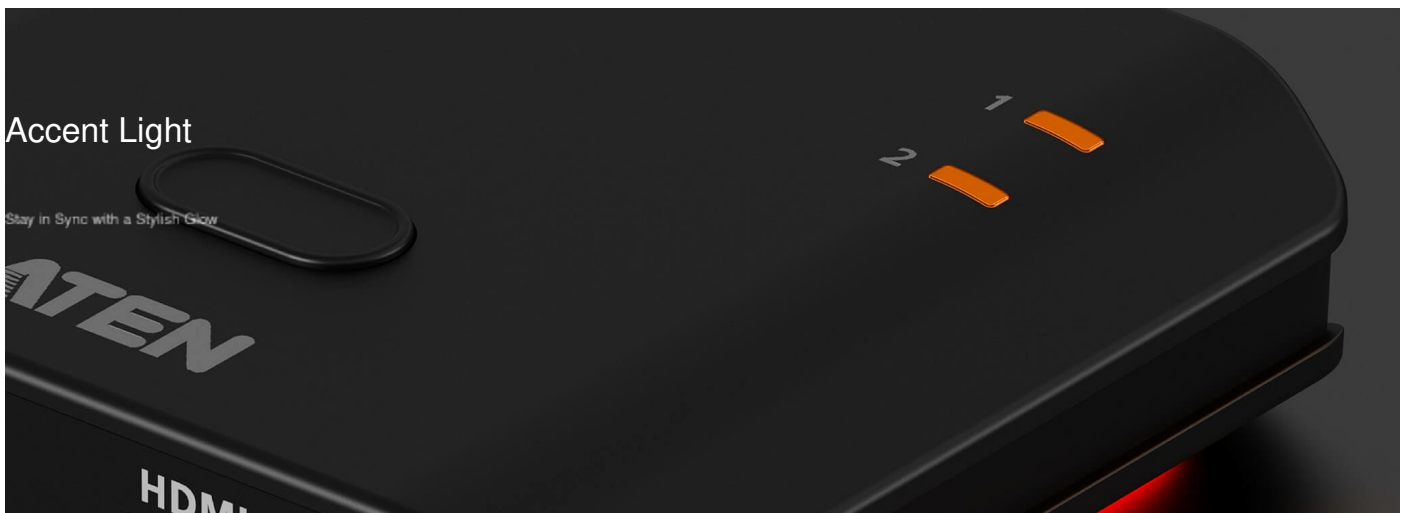

## Stunning True 4K Visuals - Stable, Reliable Dual-Display Output

The ATEN CS845 is a True 4K (3840x2160) splitter designed to handle demanding applications, professional, and broadcast grade 4K applications. It provides flexible dual display output (DDO) to the display simultaneously without loss of quality. HDCP 2.2 and HDCP 2.3 compliance ensure quality, high frame rate display operation. The device is CE, FCC, and RoHS Compliant and Easy Setup for True 4K display operation and other applications for a truly seamless viewing experience.

Aesthetic.

Compact.

Portable.

Accent Light

Stay in Sync with a Stylish Glow