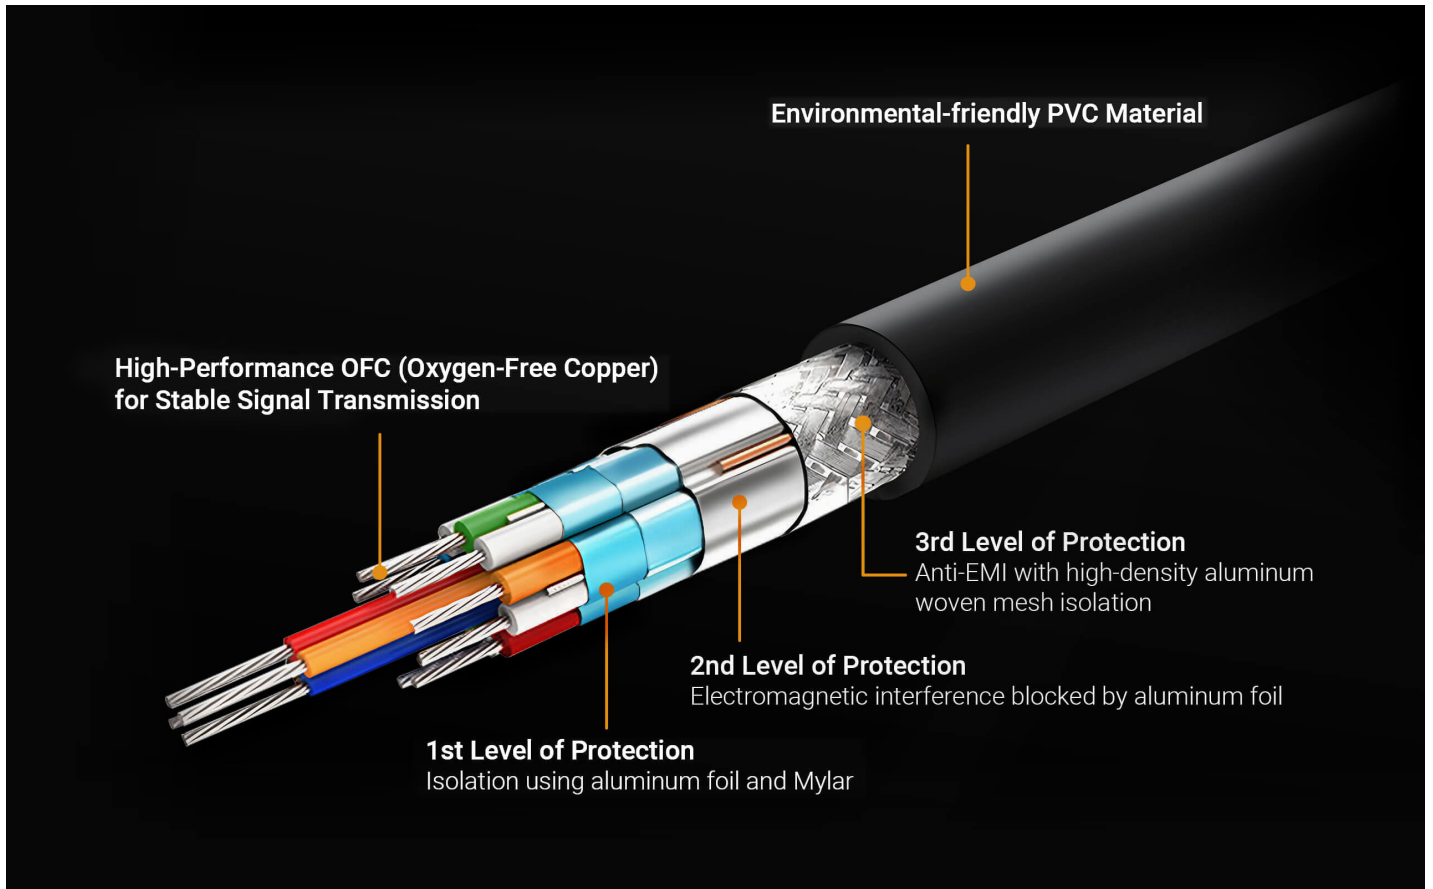

Applications

- 1.
- 2.
- 3.