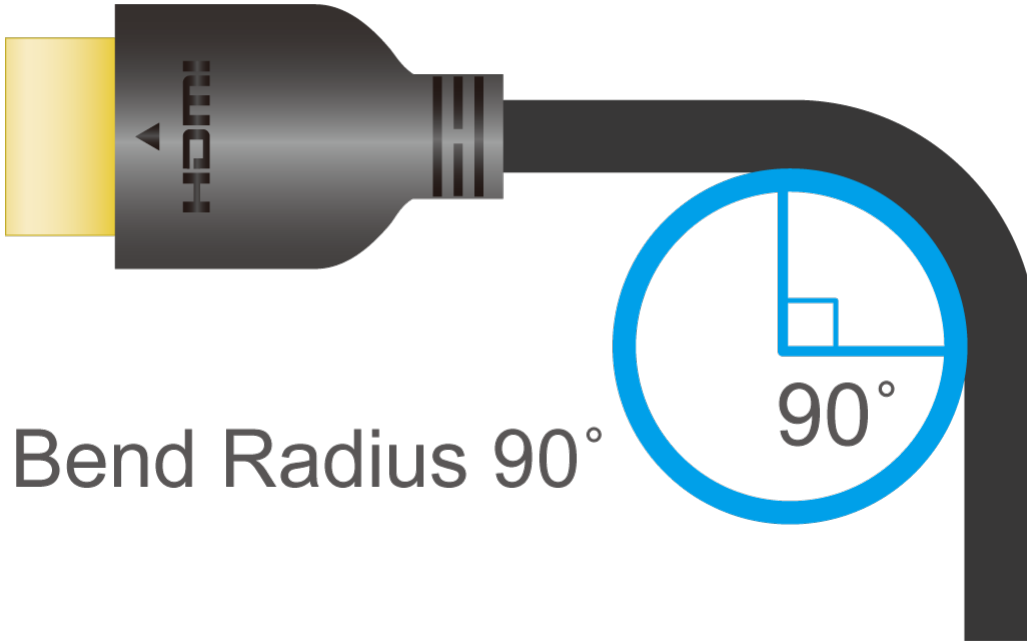

Diagram

ATEN International Co., Ltd.

3F., No. 125, Sec. 2, Datong Rd., Sijhih District., New Taipei City 221, Taiwan
Phone: 886-2-8692-6789 Fax: 886-2-8692-6767
www.aten.com E-mail: marketing@aten.com