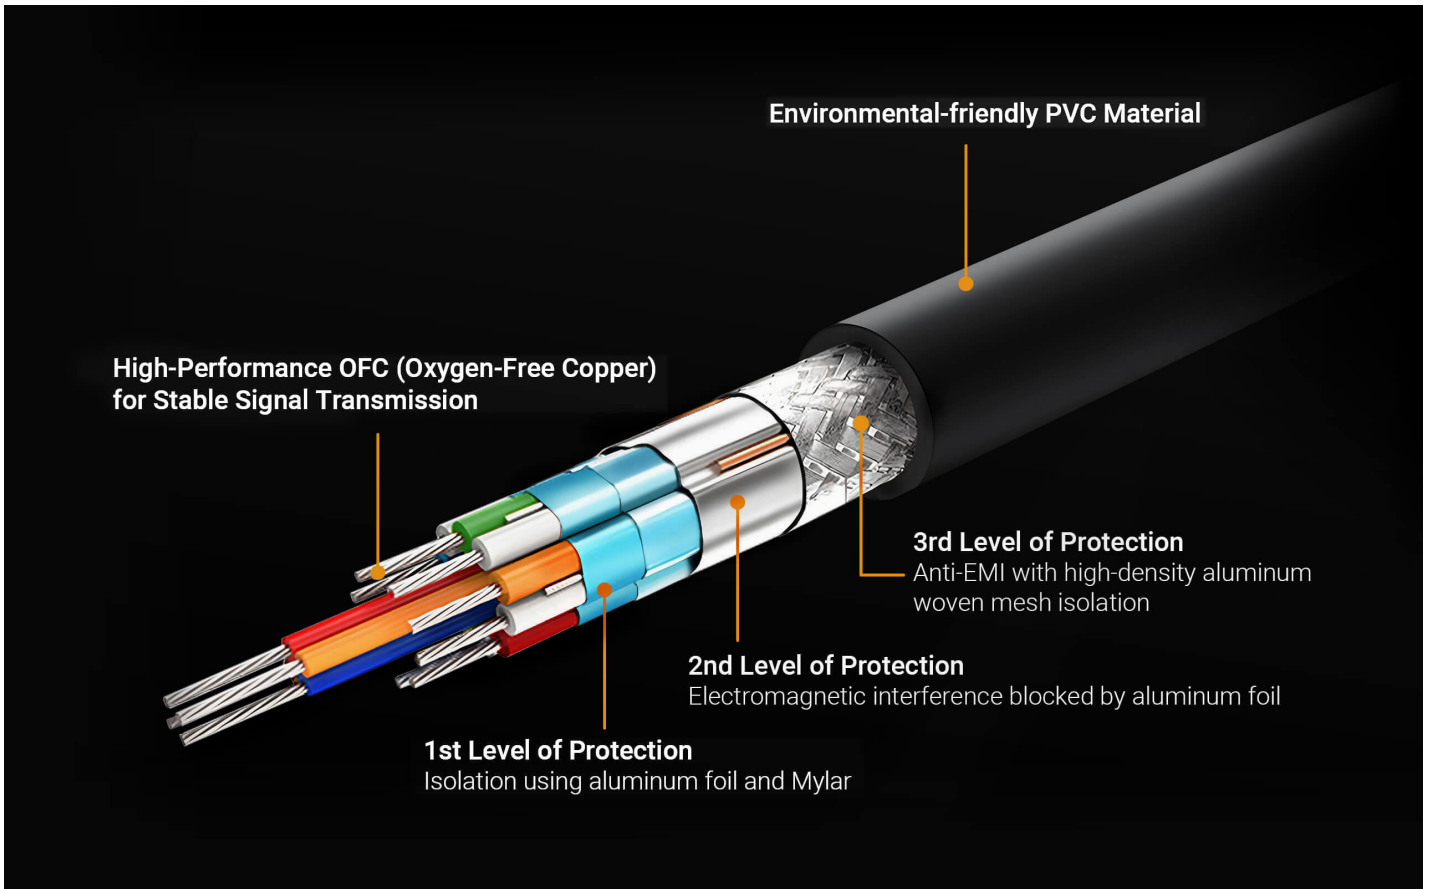

TV Box

Gaming

**Source Device**

Industry-Proven Quality, Detail-Oriented Craftsmanship

**ATEN Optimum Cable Quality Assurance**

- Expertly crafted, superior-quality HDMI cable
- Reliably stable performance in electromagnetic environments
- Robust product durability for frequent hot-plugging