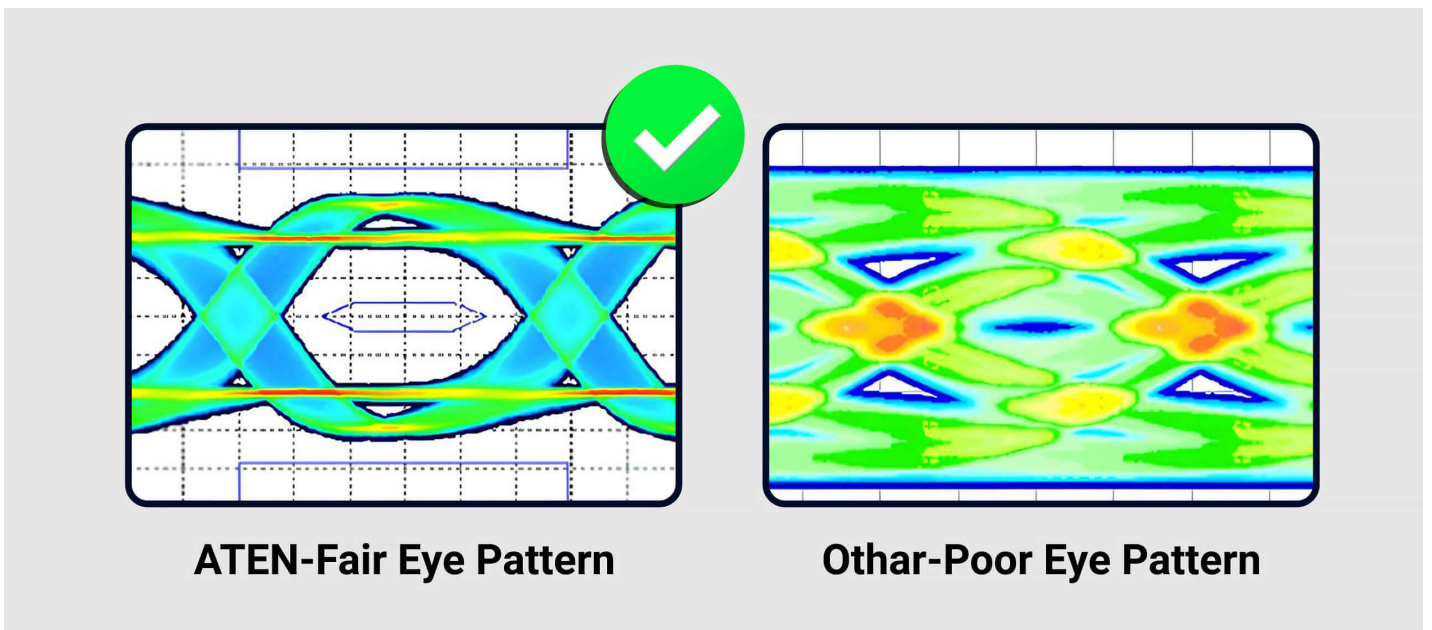

ATEN Optimum Cable Quality Assurance

- Expertly crafted, superior-quality HDMI cable
- Reliably stable performance in electromagnetic environments
- Robust product durability for frequent hot-plugging