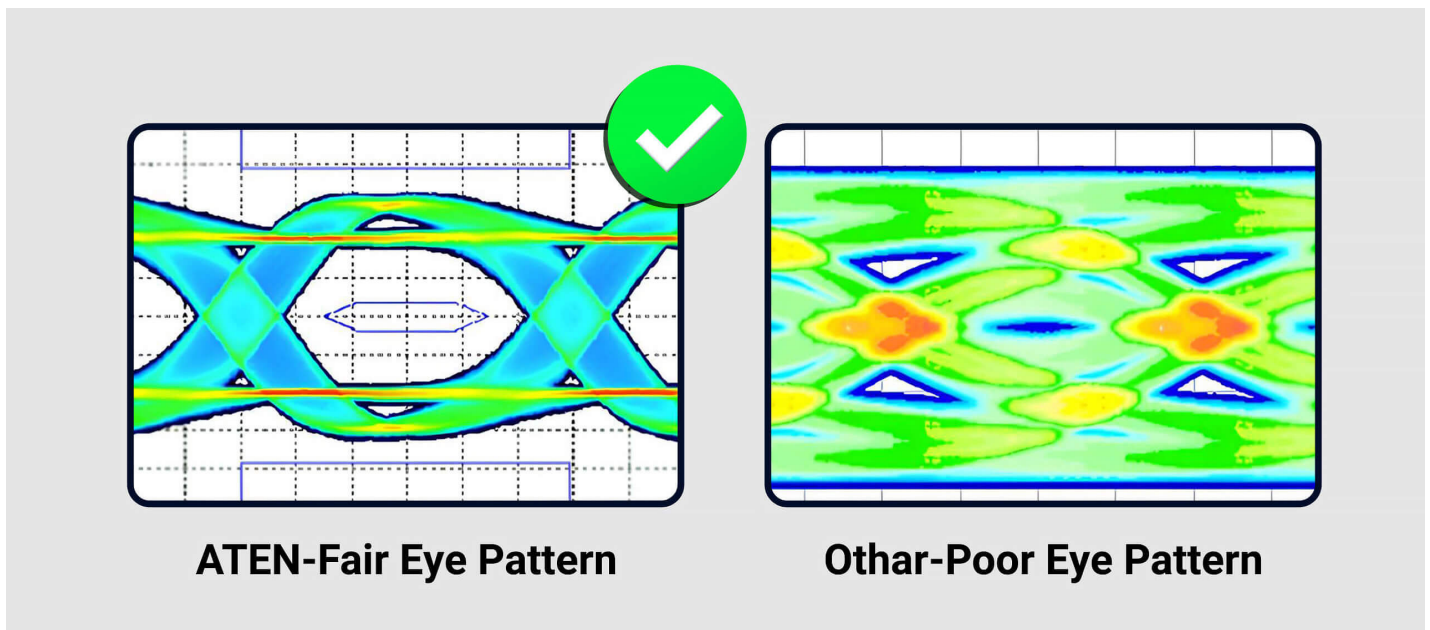

ATEN Optimum Cable Quality Assurance

- Expertly crafted, superior-quality HDMI cable
- Reliably stable performance in electromagnetic environments
- Robust product durability for frequent hot-plugging