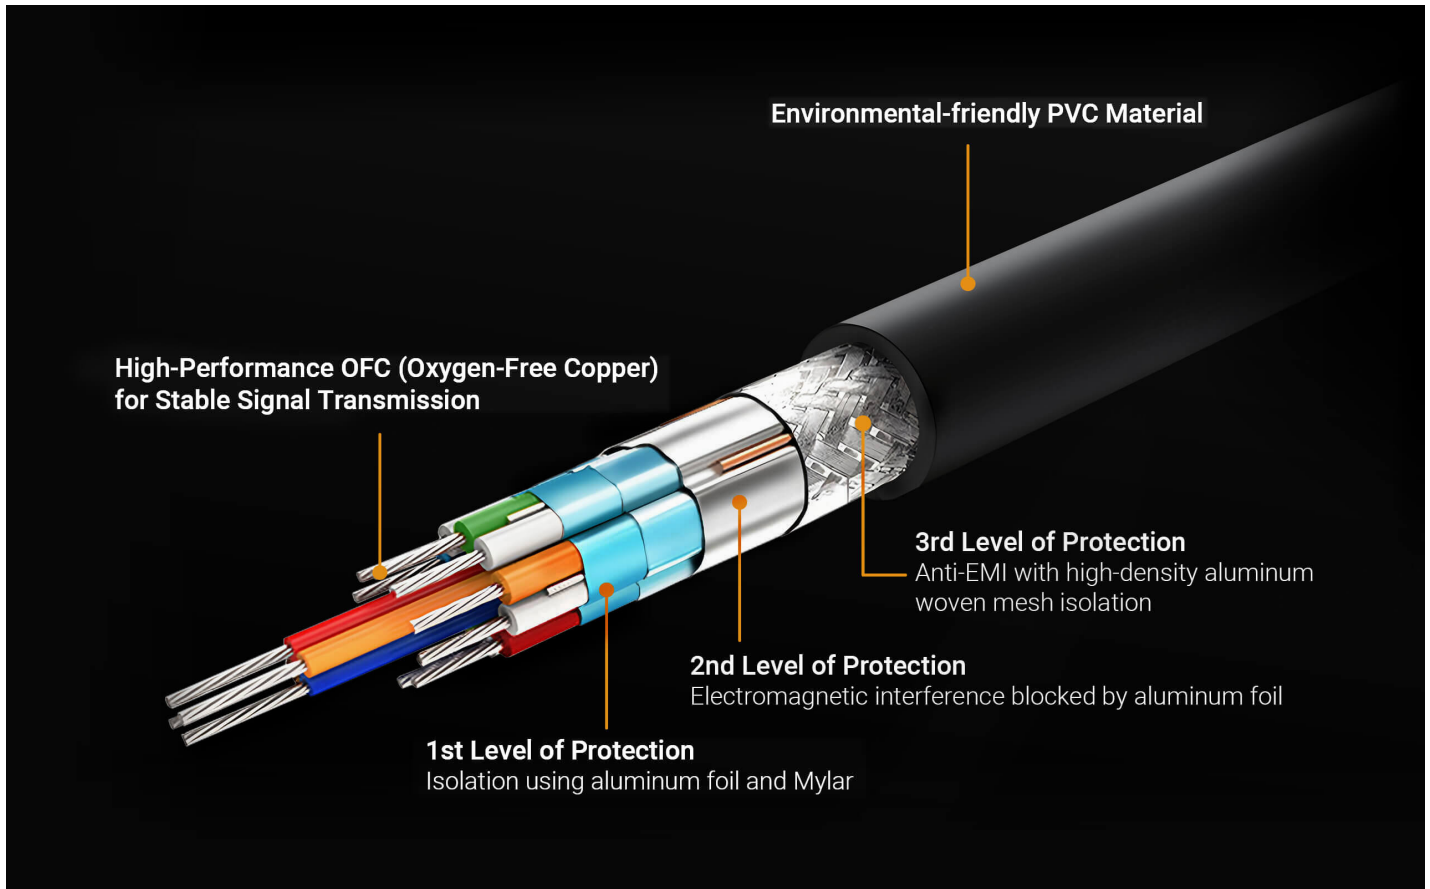

TV Box

Gaming

Source Device

Industry-Proven Quality, Detail-Oriented Craftsmanship

ATEN Optimum Cable Quality Assurance

- Expertly crafted, superior-quality HDMI cable
- Reliably stable performance in electromagnetic environments
- Robust product durability for frequent hot-plugging